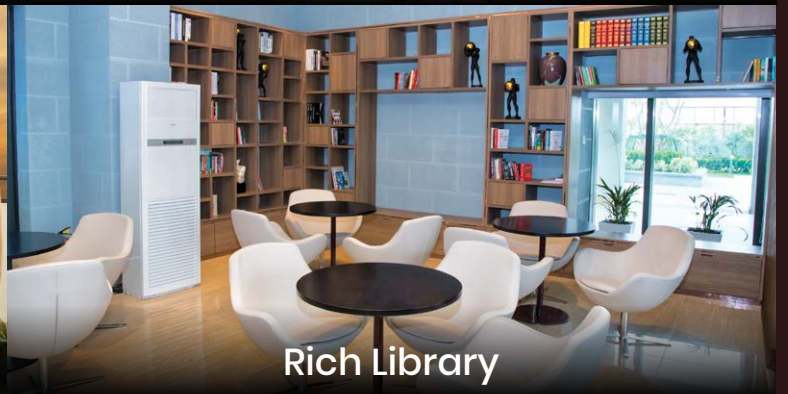

Swimming Pool with Kid's Pool