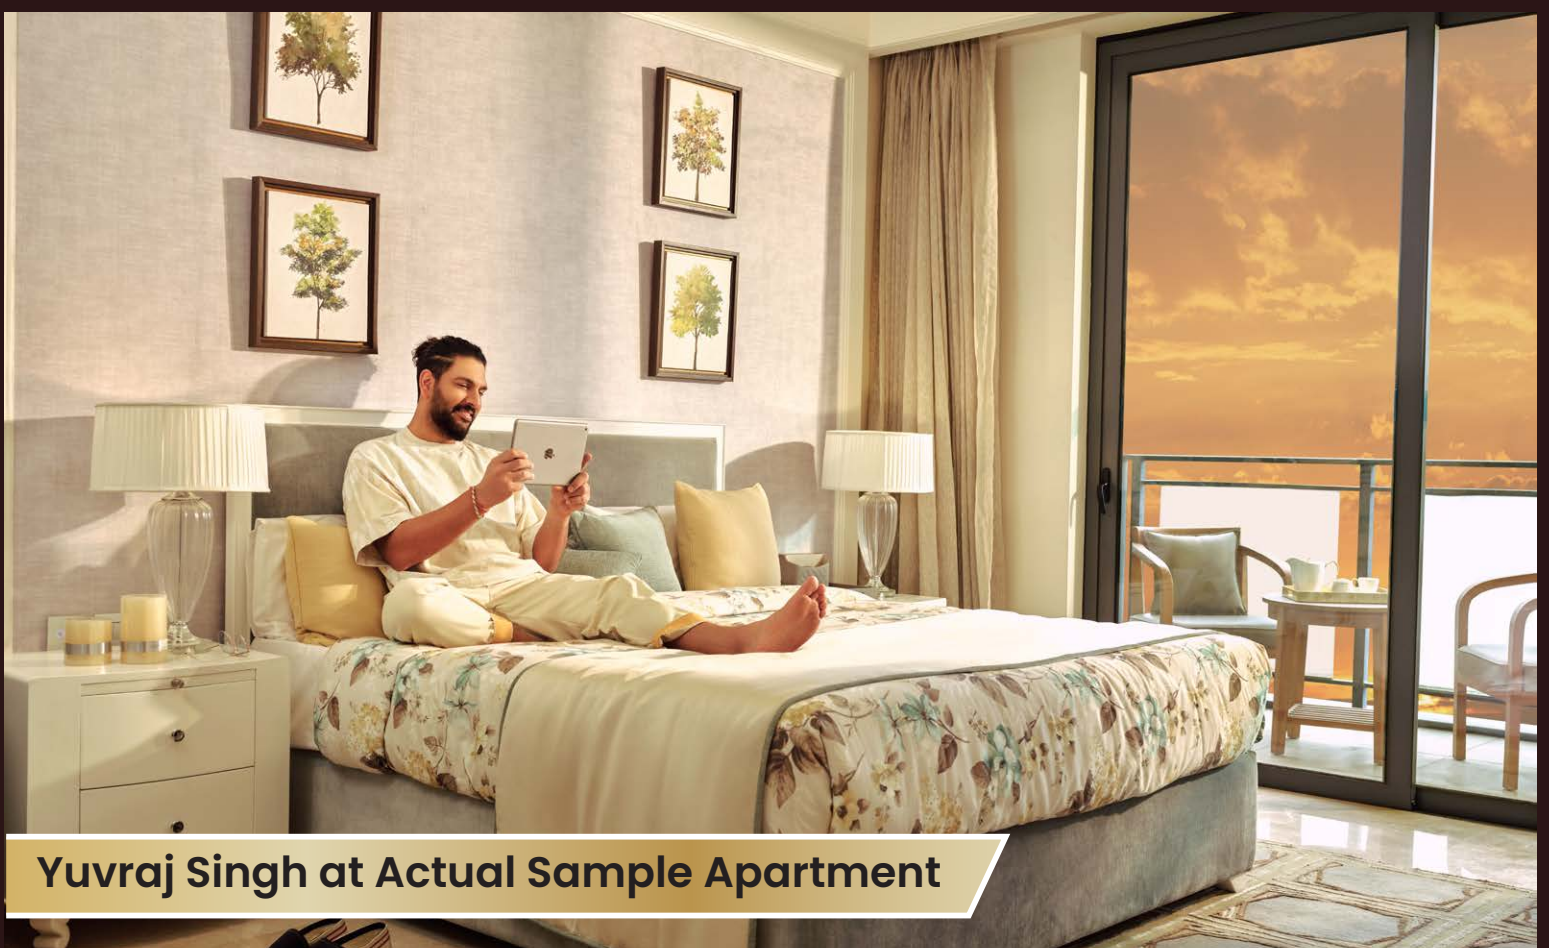

Yuvraj Singh at Actual Sample Apartment