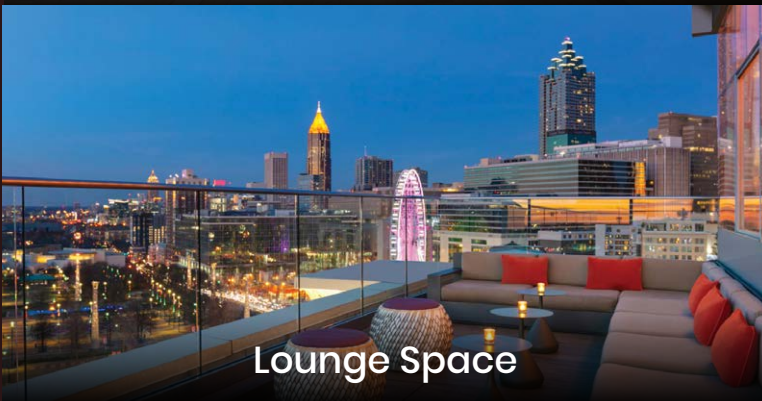

501 Premium Car Parking Space